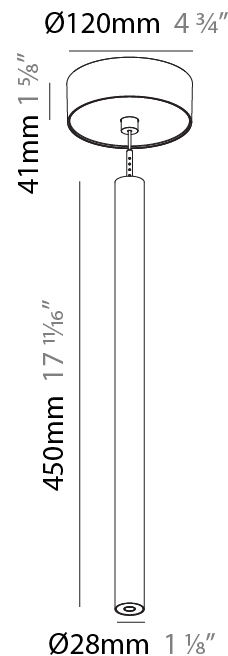

GENERAL

Series: Hangover
Subseries: Hangover Plug Monopoint Surface Canopy
Brand: Prolicht
Division: Architectural
Mounting Type: Suspension
Mounting Location: Ceiling
Subcategory: Pendant

PHYSICAL

Shape: Cylinder
Diameter (mm): 28
Diameter (in): 1 1/8
Height (mm): 450
Height (in): 17 11/16
Max. Overall Height (mm): 2450
Max. Overall Height (in): 96 7/16
Light Distribution: Downlight
Weight (kg): 0.504
Weight (lbs): 1.11
Fixture Finish: [SSR / BKV / CWI / CRY / HAB / LAG / UFT / ITA / RUA / RUR / MIC / FTG / MYG / TWT / LOD / PUS / FRO / FUP / KIA / POP / BLS / SPG / MEY / GOH / GUM / CHC / COM / ABZ / JAG / OBR / MOS / ROR](#)
Fixture Material: Aluminum
Cable Details: [2000mm or 4000mm Black Cable](#)

ELECTRICAL

Lamp Type: LED (Zhaga Standard)
Input Wattage (W): 6.6
Total Output Wattage (W): 6
Dimming: Tri-Mode (Non-Dimming and Phase Dimming (120Vac only) and 0-10V Dimming)
Driver Included: Yes
Driver Location: External
Driver Type: Constant Current - Universal
Driver Class: Class 2
Housing: ENCP3 w/quick connect
Input Voltage (V): 120 - 277
Constant Current (MA): 500

LED

Number of LEDs: 1
Color Temperature (°K): [2700 / 3000 / 4000](#)
Max. Delivered Lumen (lm): 330 / 360 / 380
CRI: >90 CRI
Lamp Life (hrs): 50000
Upon Request: ***3500K available in minimum quantities (larger quantities upon request)

OPTICAL

Optic°: [24 / 32 / 34 / 55 / 58](#)

RATINGS AND CERTIFICATIONS

Certified By: Certified for North American Standards
IP rating: IP20