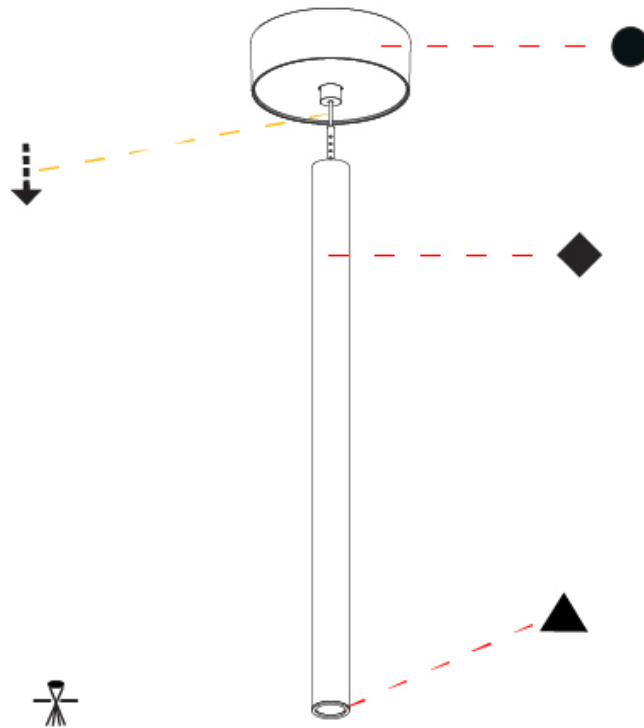

OPTICAL

Optic°: 24 / 32 / 58

RATINGS AND CERTIFICATIONS

Certified By: Certified for North American Standards
 IP rating: IP20

HANGOVER PLUG SHINE MONOPOINT SURFACE CANOPY SUSPENSION

A30849-

PROJECT
TYPE
SPECIFIER
QUANTITY
DATE