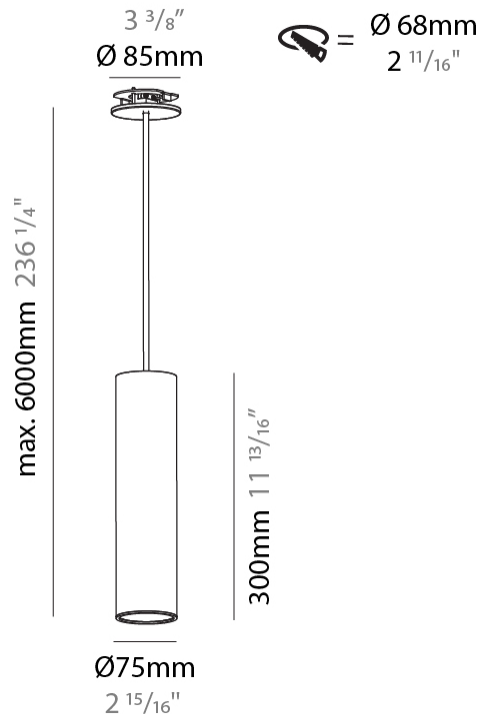

PHYSICAL

Shape: Cylinder
Diameter (mm): 75
Diameter (in): 2 ¹⁵/₁₆
Height (mm): 300
Height (in): 11 ¹³/₁₆
Max. Overall Height (mm): 2300
Max. Overall Height (in): 90 ⁹/₁₆
Light Distribution: Downlight
Diffuser: Shine Ring 0-6
Fixture Finish: SSR / BKV / CWI / CRY / HAB / LAG / UFT / ITA / RUA / RUR / MIC / FTG / MYG / TWT / LOD / PUS / FRO / FUP / KIA / POP / BLS / SPG / MEY / GOH / GUM / CHC / COM / ABZ / JAG / OBR / MOS / ROR
Fixture Material: Aluminum
Cable Details: 2000mm / 6000mm Cable in White / Black / Orange / Red
Cut-out Measurements: 68mm / 2 11/16"

ELECTRICAL

Lamp Type: LED (Zhaga Standard)
Input Wattage (W): 10.9
Total Output Wattage (W): 9
Dimming: Tri-Mode (Non-Dimming and Phase Dimming (120Vac only) and 0-10V Dimming)
Driver Included: Yes
Driver Location: External
Driver Type: Constant Current - Universal
Driver Class: Class 2
Housing: ENCP3 w/Quick Connect
Input Voltage (V): 120 - 277
Constant Current (MA): 500

LED

Number of LEDs: 1
Color Temperature (°K): 2700 / 3000 / 4000
Max. Delivered Lumen (lm): 923
CRI: >90 CRI
Lamp Life (hrs): 50000
Upon Request: ***3500K available in minimum quantities (larger quantities upon request)

OPTICAL

Reflector: 18 / 36 / 52

RATINGS AND CERTIFICATIONS

Certified By: Certified for North American Standards
IP rating: IP20